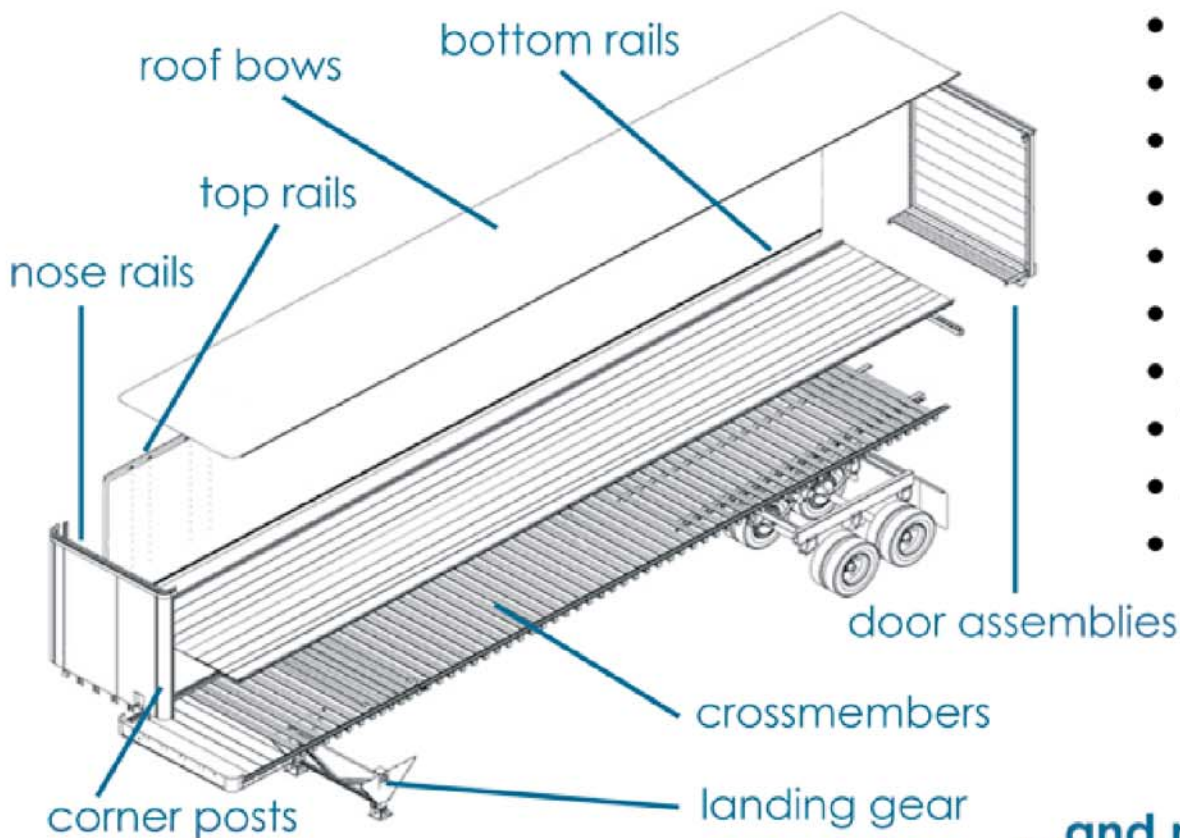

Spending all your time waiting for parts?

We supply body & structural components
for **All Makes of Trailers.**

- Wabash
- Hyundai
- Fruehauf
- Lufkin
- Great Dane
- Utility
- Stoughton
- Trailmobile
- Strick
- Vanguard

...and much more!

The Pro-FIT™ all-makes product line consists of parts that are engineered as a **direct fit** for the original OEM component.

Why shop around?

Buy Pro-FIT™ >>> Get Moving