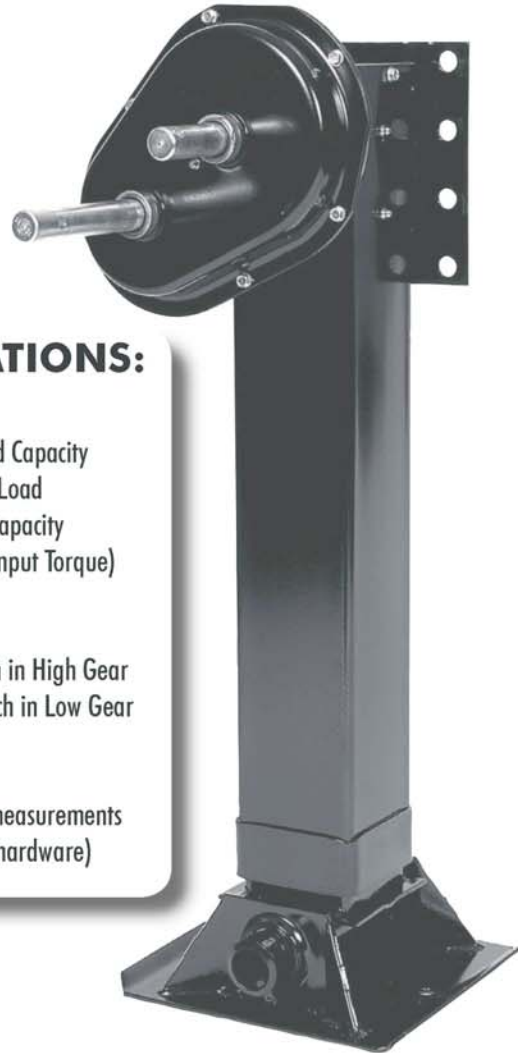

Dimensions	Extended Length	Retracted Length	Upper Leg
17" travel (16.87")	48.37	31.50	25.50

**OEM Heavy Duty Parts**